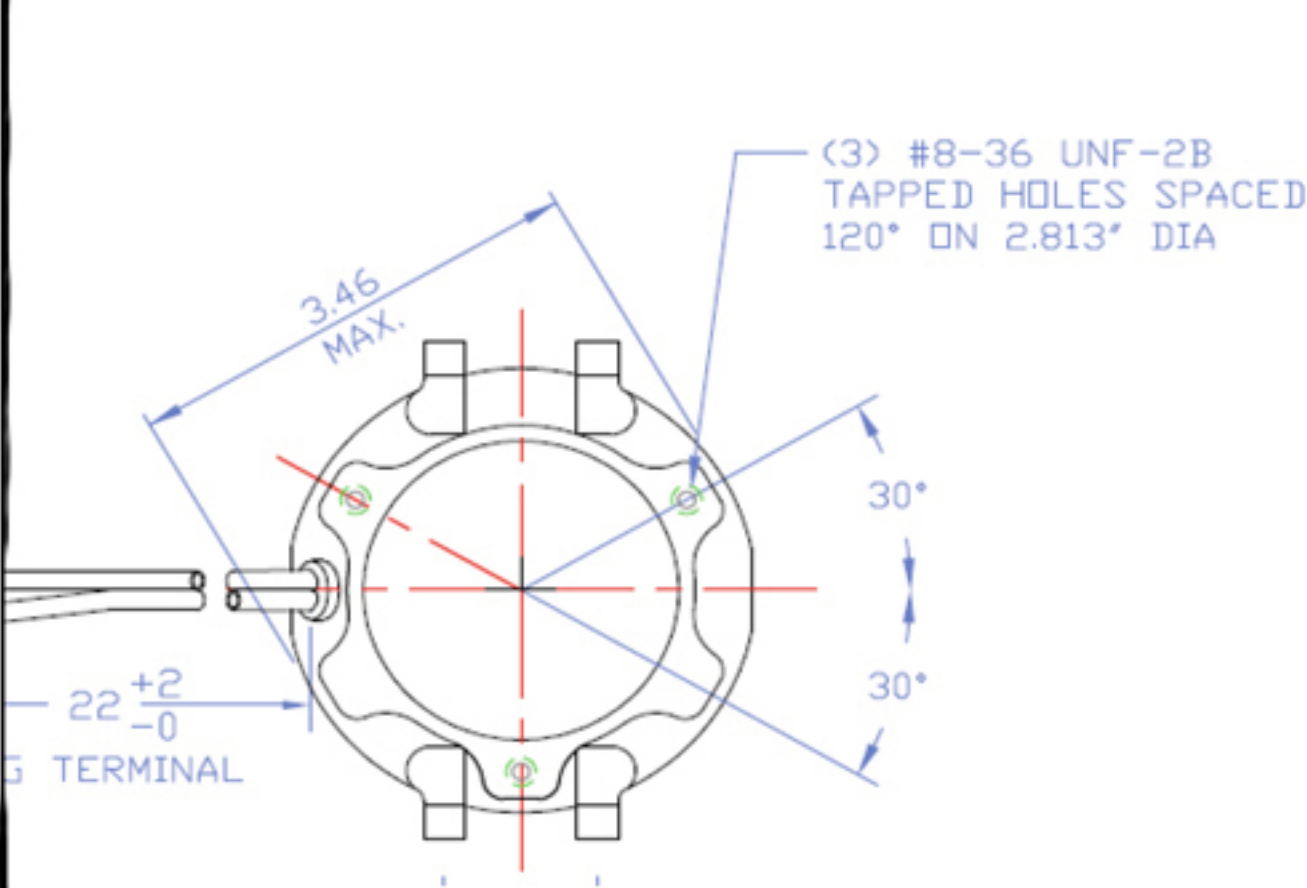

Features

- + Cast iron bearing and thick film lubrication system for long life and dependability
- + Cool running, quiet operation
- + Low temp oil for evaporator duty only
- + Meets UL and Canadian Standards for safety

<u>Model</u>	<u>Output</u>	<u>Speed</u>	<u>Volts</u>	<u>Amps</u>	<u>Frequency</u>	<u>Insulation</u>	<u>Protection</u>	<u>Recognitions</u>
SPFBE141	14-watt	1550	115	0.6	60/50 HZ	Class B	T/P	UL / cUL
SPFBE142	14-watt	1550	230	0.4	60/50 HZ	Class B	T/P	UL / cUL