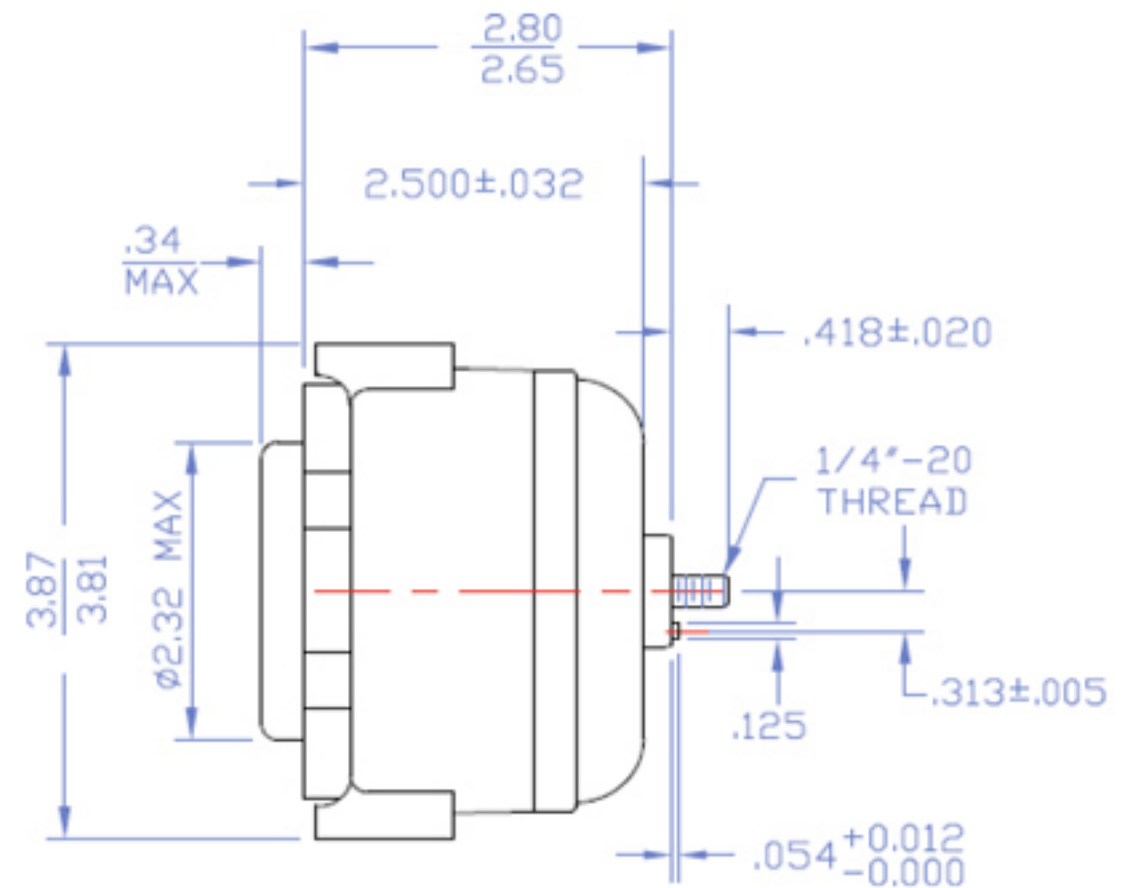

Features

- + Cast iron bearing and thick film lubrication system for long life and dependability
- + Cool running, quiet operation
- + Low temp oil for evaporator duty only
- + Meets UL and Canadian Standards for safety

<u>Model</u>	<u>Output</u>	<u>Speed</u>	<u>Volts</u>	<u>Amps</u>	<u>Frequency</u>	<u>Insulation</u>	<u>Protection</u>	<u>Recognitions</u>
SPFBE141	14-watt	1550	115	0.6	60/50 HZ	Class B	T/P	UL / cUL
SPFBE142	14-watt	1550	230	0.4	60/50 HZ	Class B	T/P	UL / cUL